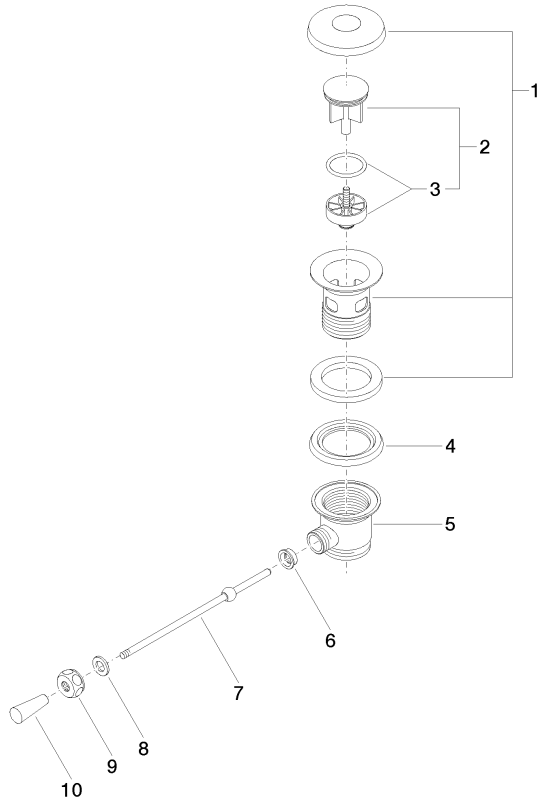

Basin Waste 1 1/4" - Durabronze (23kt Gold)

IMO

10 300 970

- length of knee lever 185 mm
 - european pop-up waste
- Only suitable for basins with an overflow.**

Fits: IMO, LULU, MADISON, MEM, TARA, CL.1, LISSÉ, VAIA, META, CYO

Required miscellaneous

Washer NBR 70 39,0 x 29,0 x 2,0 mm - 09 14 05 016 90

Required miscellaneous

Pipe Ø 32 x 0,75 x 110 mm - Durabronze (23kt Gold) 09 28 23 005-09

10 300 970

10 300 970

Spare parts list

No.	Item Number	Name	Quantity used	Delivery time
1	90 11 01 026 00-09	cup	1	40
2	04 31 20 016 00-09	plug	1	40
3	04 28 10 026 00 90	accessories	1	2
4	09 14 03 025 90	seal	1	2
5	09 11 01 023-09	cup	1	40
6	09 14 05 040 90	seal	1	2
7	09 31 09 055-09	pull-rod	1	60
8	09 30 11 049 90	disc	1	2
9	09 23 30 003-09	nut	1	60
10	09 20 01 040-09	handle	1	60